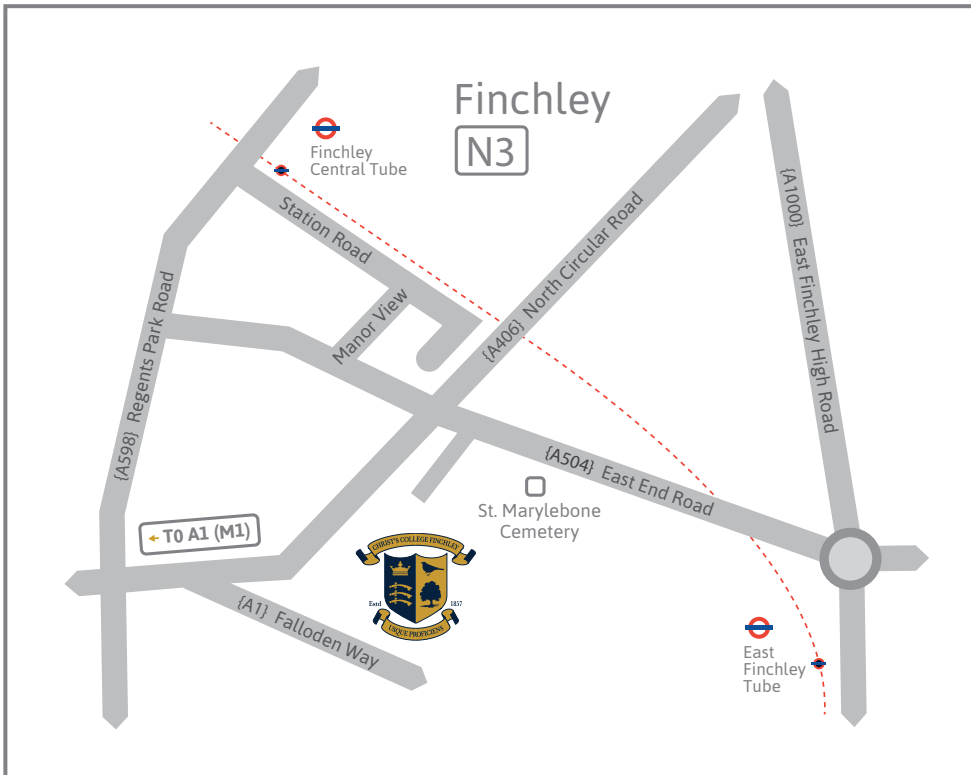

Call us on 0208 349 3581 to come and see
Christ's College Sixth Form for yourself!

Access is via East End Road NOT the North Circular

The main gates to the Academy are next to the entrance to St Marylebone Cemetery. The Academy is situated at the end of the drive. There is a visitors' car park at the top of the drive.